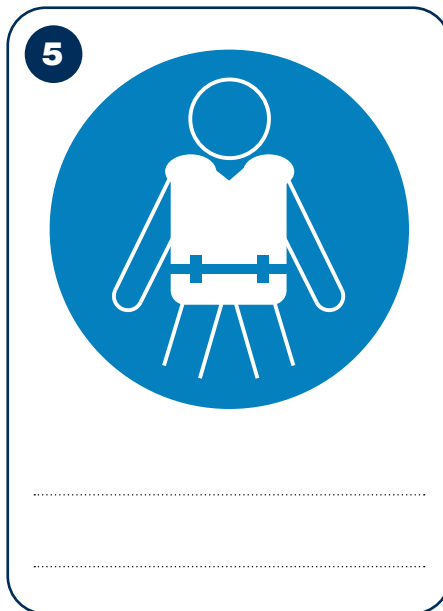

# Water Safety Signs

Safety signage is there to **inform** you, **warn** you or **instruct** you. You should look out for these signs when in or around water and follow the instruction or advice given – the signs are there to help keep you safe.

- No Swimming
- Beware – deep water
- Mandatory action – lifejackets to be worn
- No diving
- No running
- Beware – thin ice